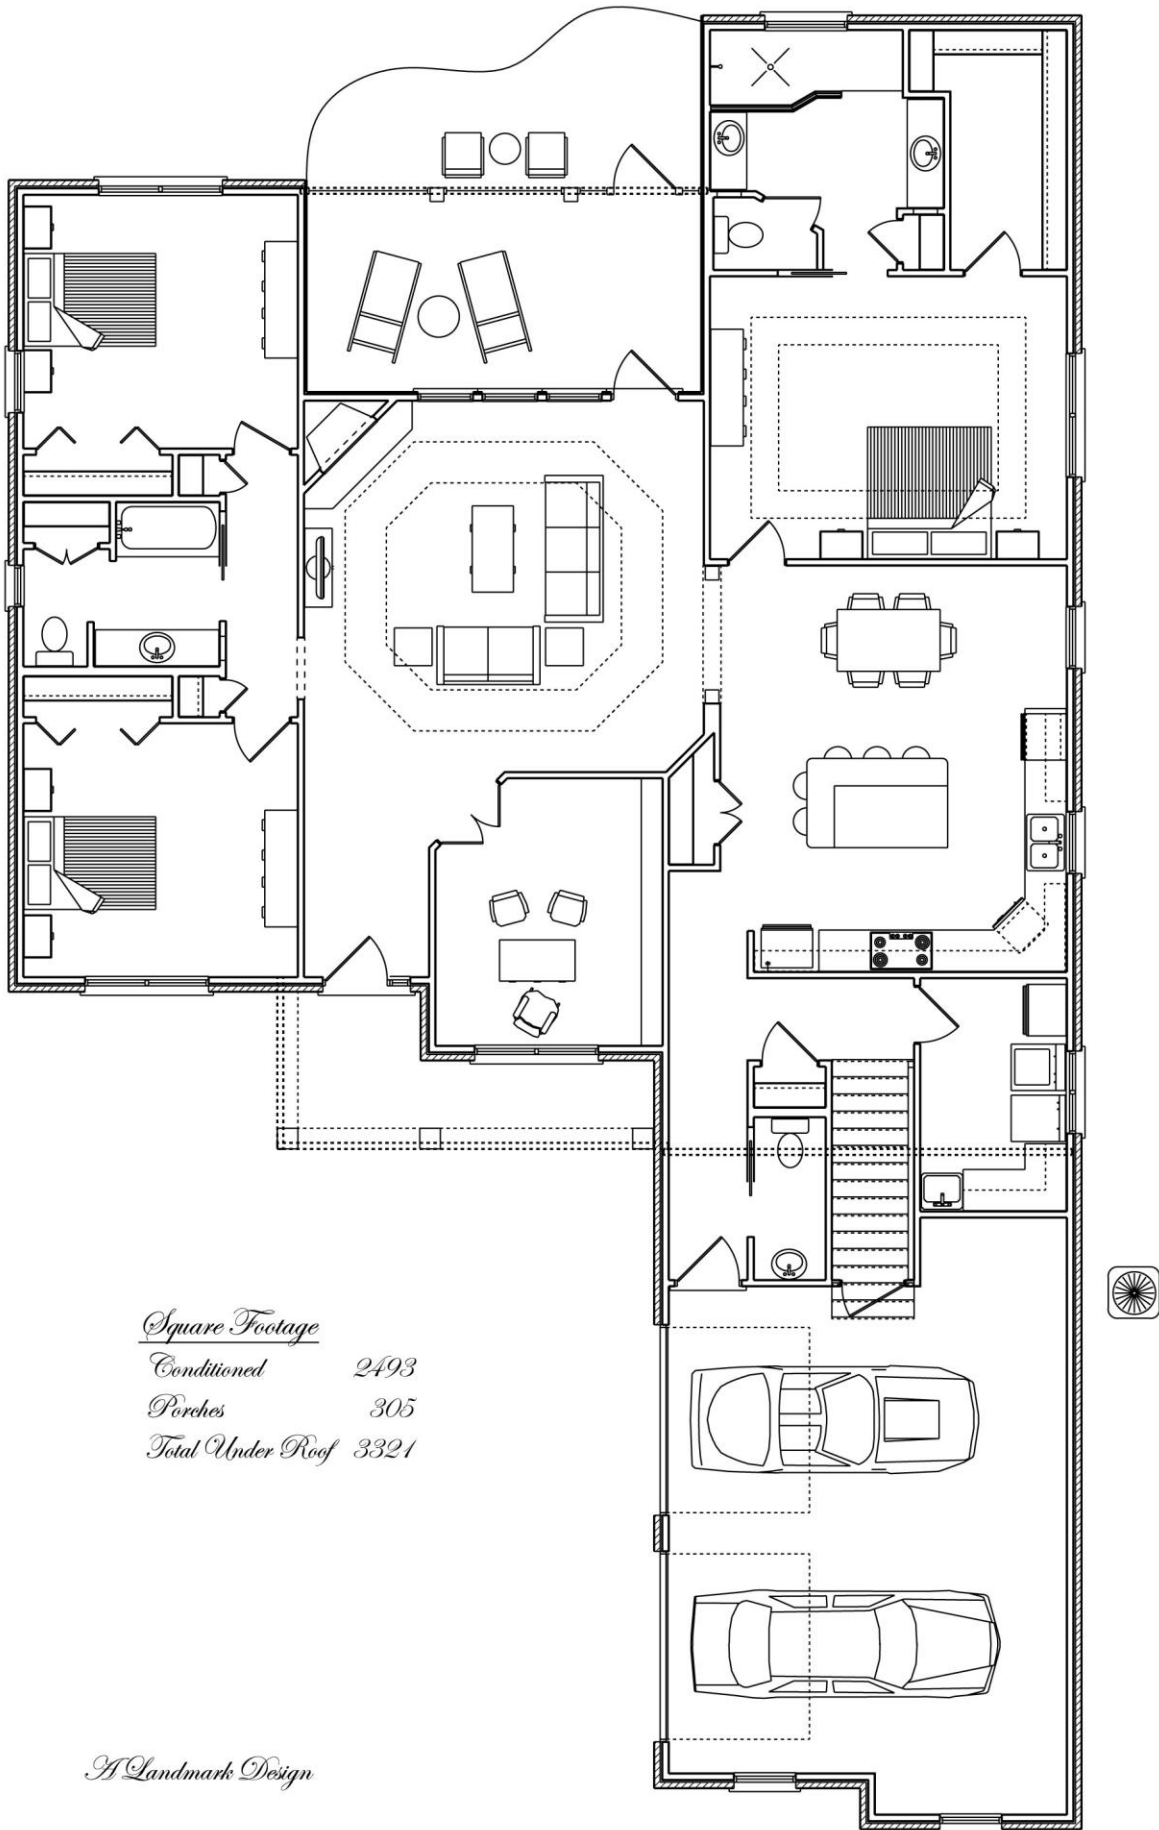

Square Footage

Conditioned   2493

Porches   305

Total Under Roof   3321

A Landmark Design

Tricon Builders, Inc.
PO Box 13993
Tallahassee, FL 32317
850-894-2471